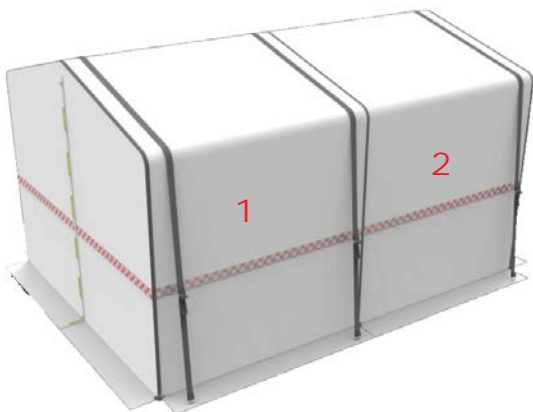

## HD tent frame

- Rounded corners
- Strong frame  $\varnothing$  33,7mm x 2,5mm
- Galvanized

HD welding /working tent (example) with 2 roofcovers interconnected with water-repellent zippers

HD welding /working tent (example) with 4 roofcovers interconnected with water-repellent zippers