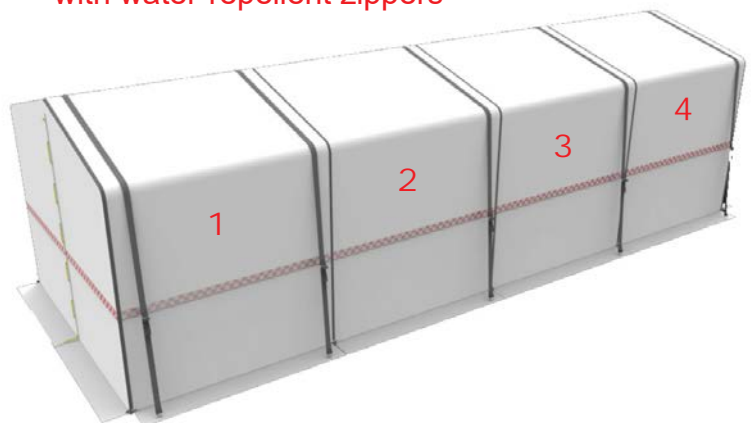

## HD tent frame

- Rounded corners
- Strong frame  $\varnothing$  33,7mm x 2,5mm
- Galvanized

HD welding /working tent (example) with 2 roofcovers interconnected with water-repellent zippers

HD welding /working tent (example) with 4 roofcovers interconnected with water-repellent zippers

## AVAILABLE STANDARD DIMENSIONS