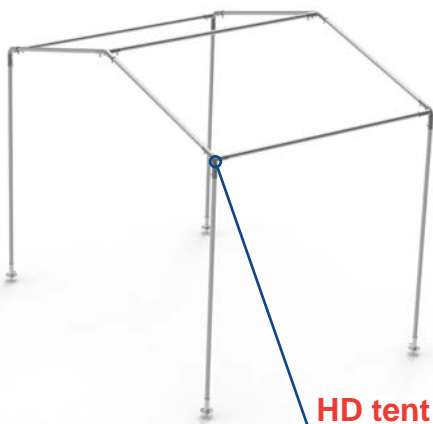

## HD tent frame

- Rounded corners
- Strong frame  $\varnothing$  33,7mm x 2,5mm
- Galvanized

HD welding /working tent (example) with 2 roofcovers interconnected with water-repellent zippers

HD welding /working tent (example) with 4 roofcovers interconnected with water-repellent zippers