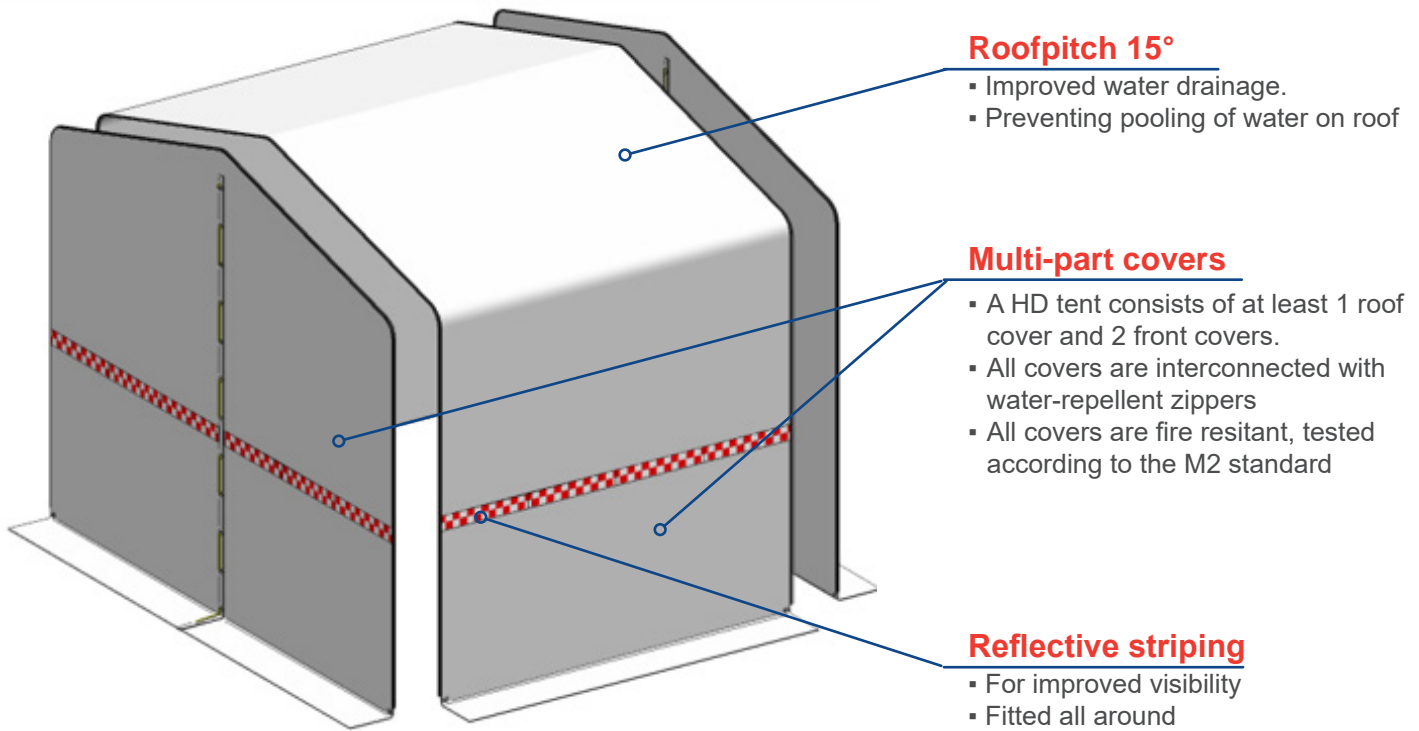

## HD tent frame

- Rounded corners
- Strong frame  $\varnothing$  33,7mm x 2,5mm
- Galvanized

HD welding /working tent (example) with 2 roofcovers interconnected with water-repellent zippers

HD welding /working tent (example) with 4 roofcovers interconnected with water-repellent zippers